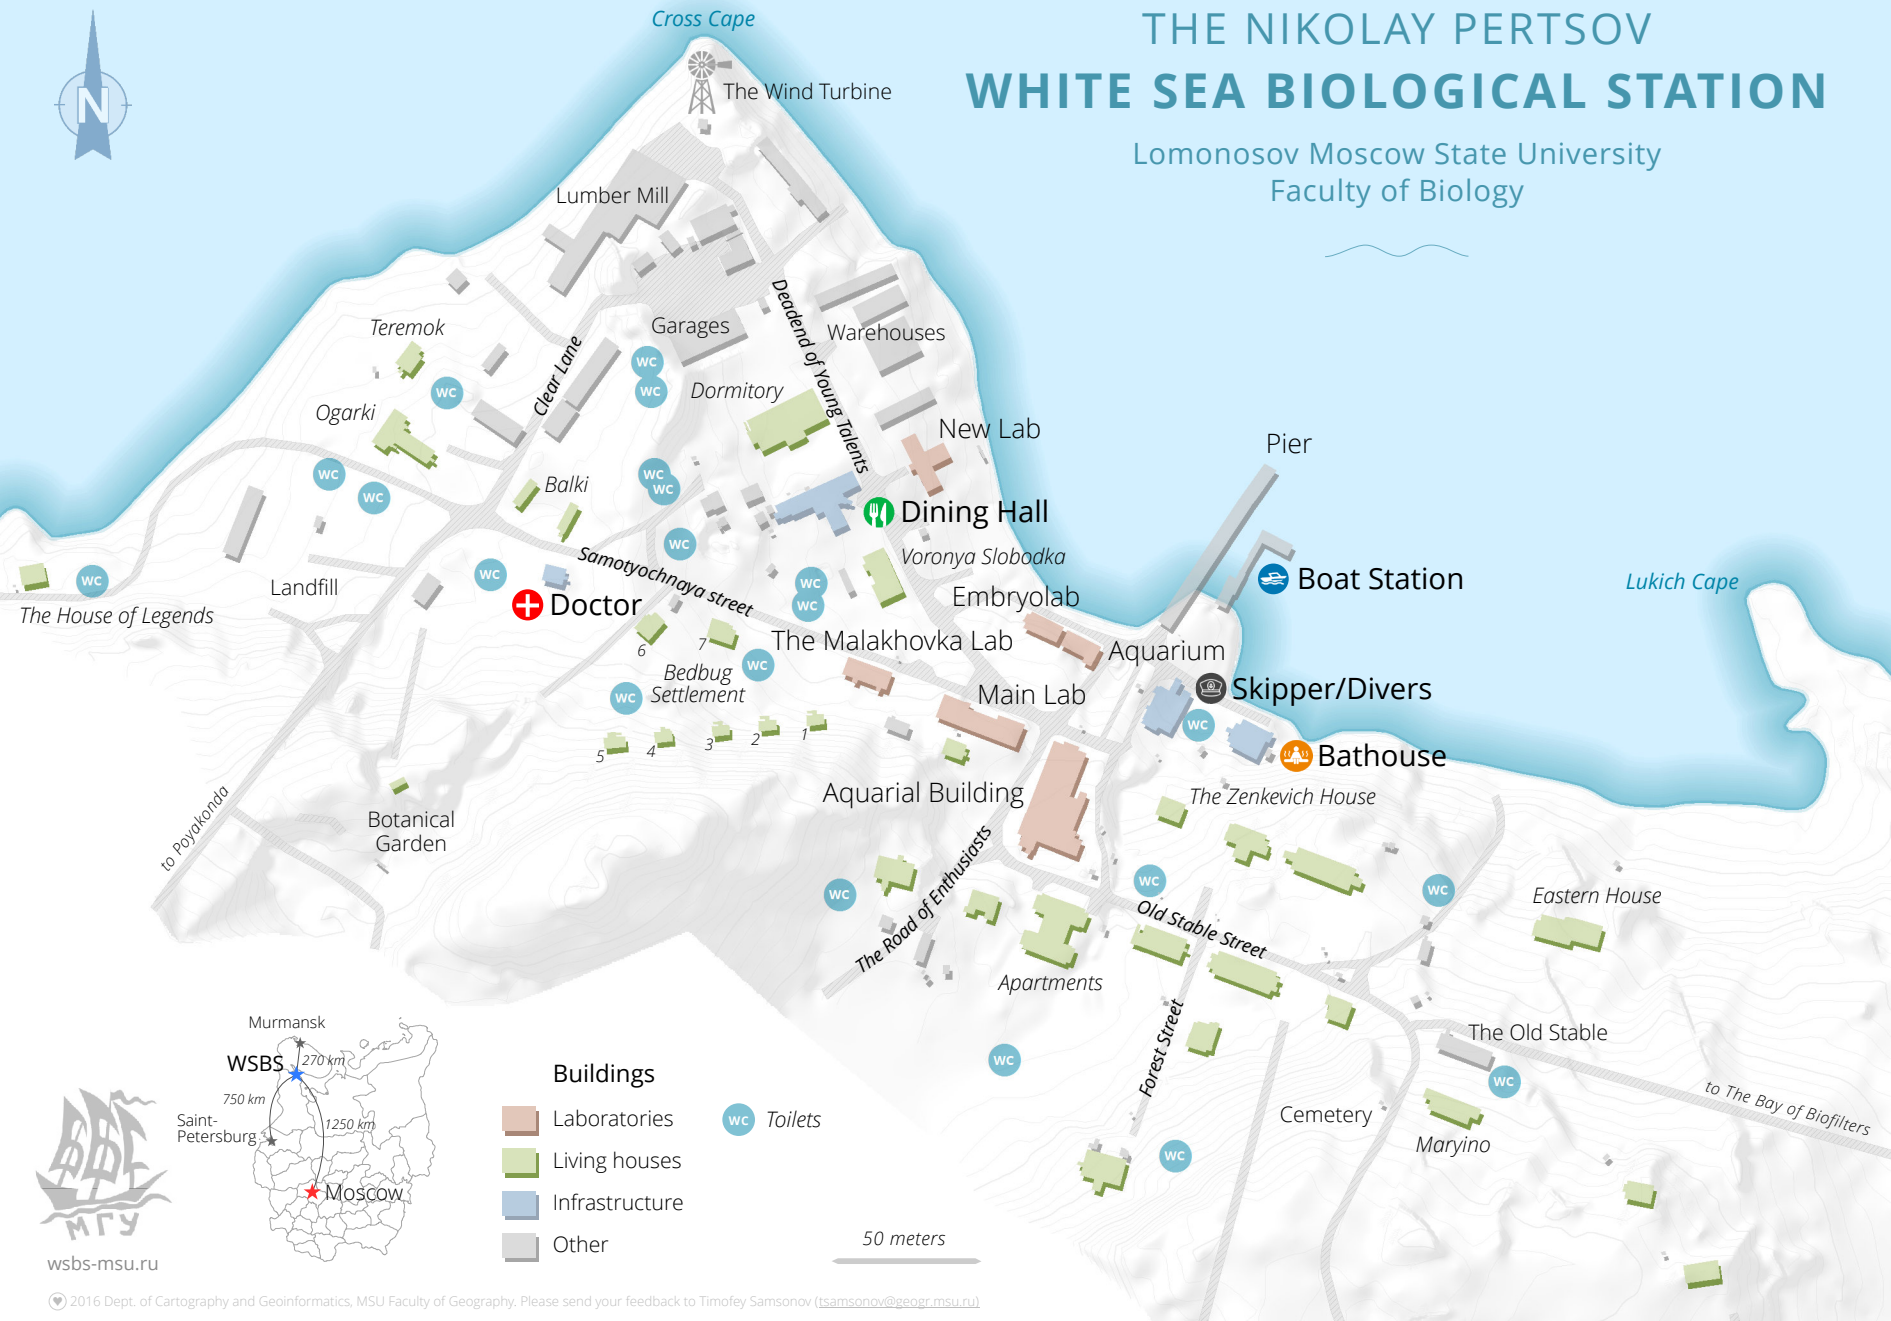

# THE NIKOLAY PERTSOV WHITE SEA BIOLOGICAL STATION

Lomonosov Moscow State University  
Faculty of Biology

Cross Cape

The Wind Turbine

Lumber Mill

Teremok

Garages

Warehouses

Ogarki

Clear Lane

Dormitory

Dedent of young talents

New Lab

Pier

Dining Hall

Voronya Slobodka

Boat Station

Lukich Cape

Landfill

Doctor

Samotychnaya street

The Malakhovka Lab

Embryolab

Aquarium

Skipper/Divers

Bathouse

Main Lab

Bedbug Settlement

Aquarial Building

The Zenkevich House

Botanical Garden

Eastern House